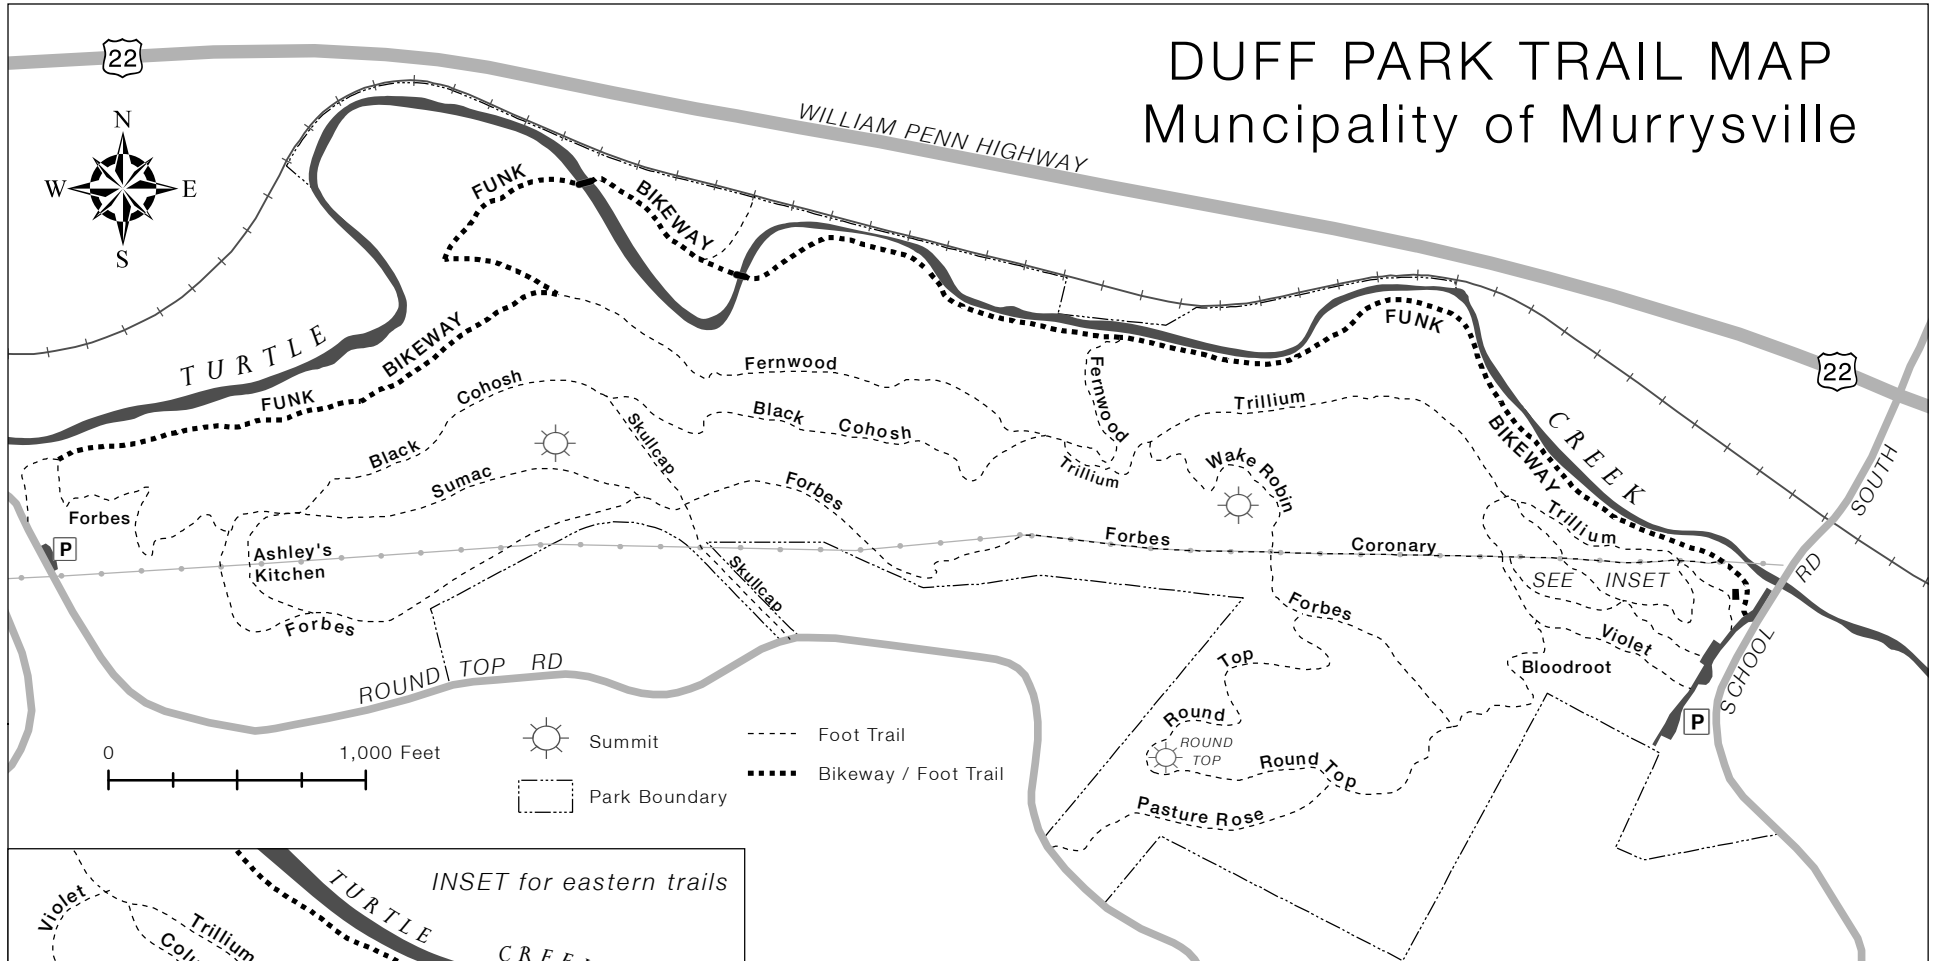

### Trail Lengths

- Ashley's Kitchen Trail: 0.1 mile
- Black Cohosh Trail: 0.7 mile
- Bloodroot Trail: 0.2 mile
- Columbine Trail: 0.2 mile
- Coronary Trail: 0.3 mile
- Fernwood Trail: 0.6 mile
- Forbes Trail: 1.3 miles
- Funk Bikeway: 1.6 mile
- Hepatica Trail: 0.1 mile
- Pasture Rose Trail: 0.2 mile
- Round Top Trail: 0.5 mile
- Skullcap Trail: 0.2 mile
- Spring Beauty Trail: 0.1 mile
- Sumac Trail: 0.3 mile

Trillium Trail: 0.6 mile

Violet Trail: 0.2 mile

Wake Robin Trail: 0.2 mile

### Suggested Loops

Trillium – Violet: 0.5 mile

Trillium – Wake Robin – Forbes – Bloodroot – Violet: 1.2 miles

Trillium – Fernwood (east end) – Funk: 1.4 miles

Violet – Bloodroot – Round Top – Forbes – Wake Robin – Trillium: 1.6 miles

Trillium – Fernwood – Funk: 2.2 miles

Funk – Forbes – Bloodroot – Violet: 3.3 miles