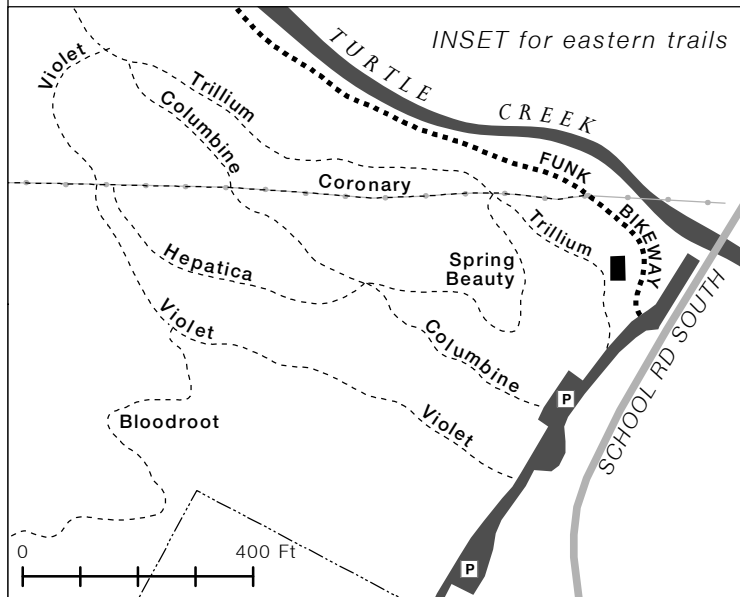

# DUFF PARK TRAIL MAP

### Trail Lengths

- Ashley's Kitchen Trail: 0.1 mile
- Black Cohosh Trail: 0.7 mile
- Bloodroot Trail: 0.2 mile
- Columbine Trail: 0.2 mile
- Coronary Trail: 0.3 mile
- Fernwood Trail: 0.6 mile
- Forbes Trail: 1.3 miles
- Funk Bikeway: 1.6 mile
- Hepatica Trail: 0.1 mile
- Pasture Rose Trail: 0.2 mile
- Round Top Trail: 0.5 mile
- Skullcap Trail: 0.2 mile
- Spring Beauty Trail: 0.1 mile
- Sumac Trail: 0.3 mile

### Suggested Loops

Trillium – Violet: 0.5 mile

Trillium – Wake Robin – Forbes – Bloodroot – Violet: 1.2 miles

Trillium – Fernwood (east end) – Funk: 1.4 miles

Violet – Bloodroot – Round Top – Forbes – Wake Robin – Trillium: 1.6 miles

Trillium – Fernwood – Funk: 2.2 miles

Funk – Forbes – Bloodroot – Violet: 3.3 miles